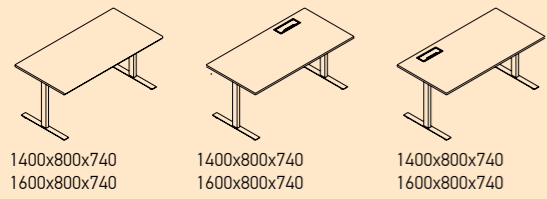

T-EASY

1400x800x740
1600x800x740

1400x800x740
1600x800x740

1400x800x740
1600x800x740