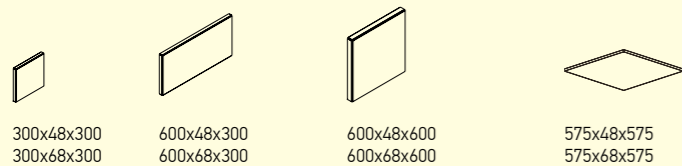

MODUS Light

300x48x300	600x48x300	600x48x600	575x48x575
300x68x300	600x68x300	600x68x600	575x68x575