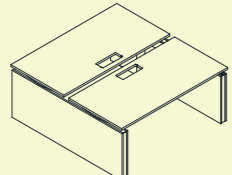

1400x1674x700-1200 (2)*
1600x1674x700-1200 (2)*
1400x1674x650-1300 (3)*
1600x1674x650-1300 (3)*