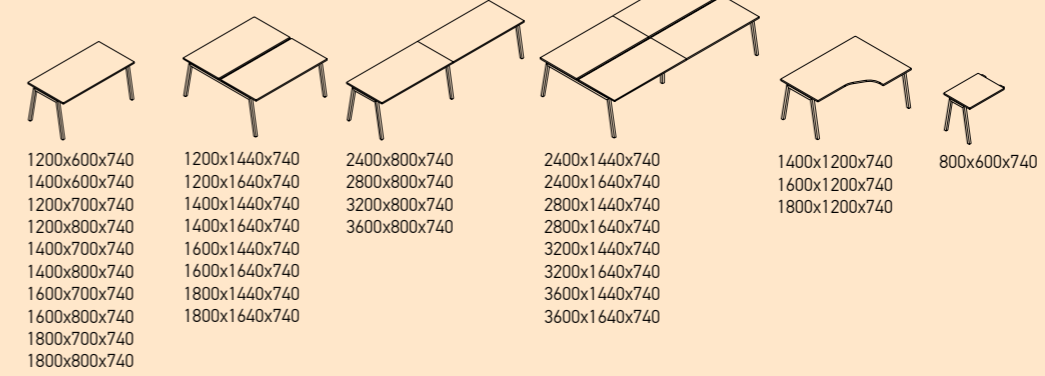

NOVA A

1200x600x740
1400x600x740
1200x700x740
1200x800x740
1400x700x740
1400x800x740
1600x700x740
1600x800x740
1800x700x740
1800x800x740

1200x1440x740
1200x1640x740
1400x1440x740
1400x1640x740
1600x1440x740
1600x1640x740
1800x1440x740
1800x1640x740

2400x800x740
2800x800x740
3200x800x740
3600x800x740

2400x1440x740
2400x1640x740
2800x1440x740
2800x1640x740
3200x1440x740
3200x1640x740
3600x1440x740
3600x1640x740

1400x1200x740
1600x1200x740
1800x1200x740

800x600x740