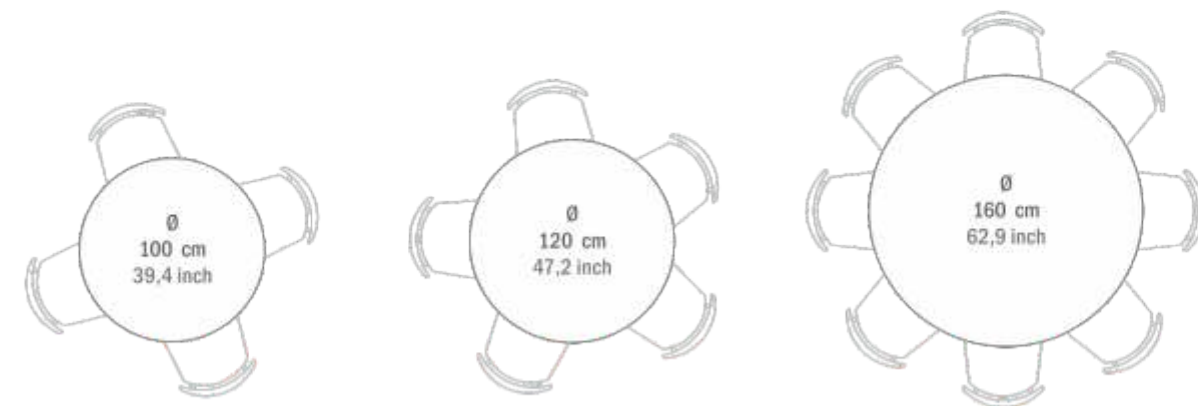

Wood & Sandalex Edges

SANDALYECI

142 In addition to the standard sizes listed below, Sandalyeci can also custom-produce tables in different shapes and sizes.

Table Tops

Unique designs, endless options

Beechwood
Walnut
Rubberwood
Iroko
Sandalex
Metal