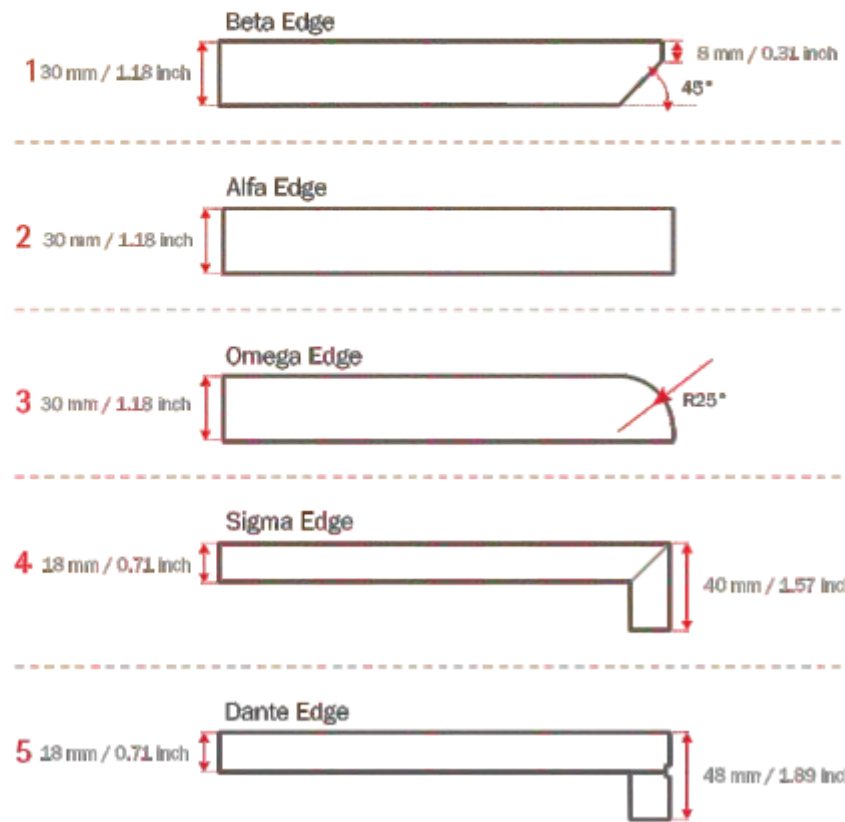

Table Edge Options