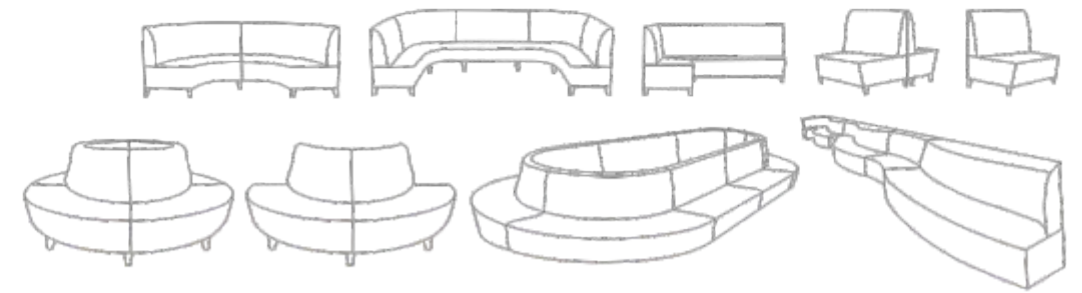

K00826

	W	D	SH	H	📦
cm	68	76	36	70	16.0 kg
inch	26.8	29.9	14.2	27.6	35.3 lbs

650 \$

Tail Double

E00827

For more details, please visit our website.

Booths

Rainbow