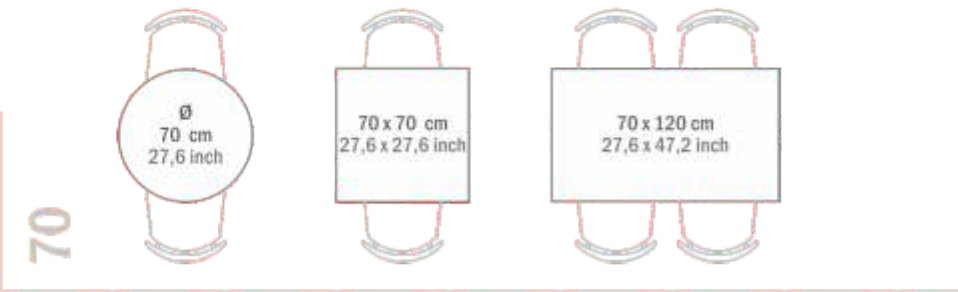

Wood & Sandalex Edges

SANDALYECI

142 In addition to the standard sizes listed below, Sandalyeci can also custom-produce tables in different shapes and sizes.

Table Tops

Unique designs, endless options

Beechwood
Walnut
Rubberwood
Iroko
Sandalex
Metal