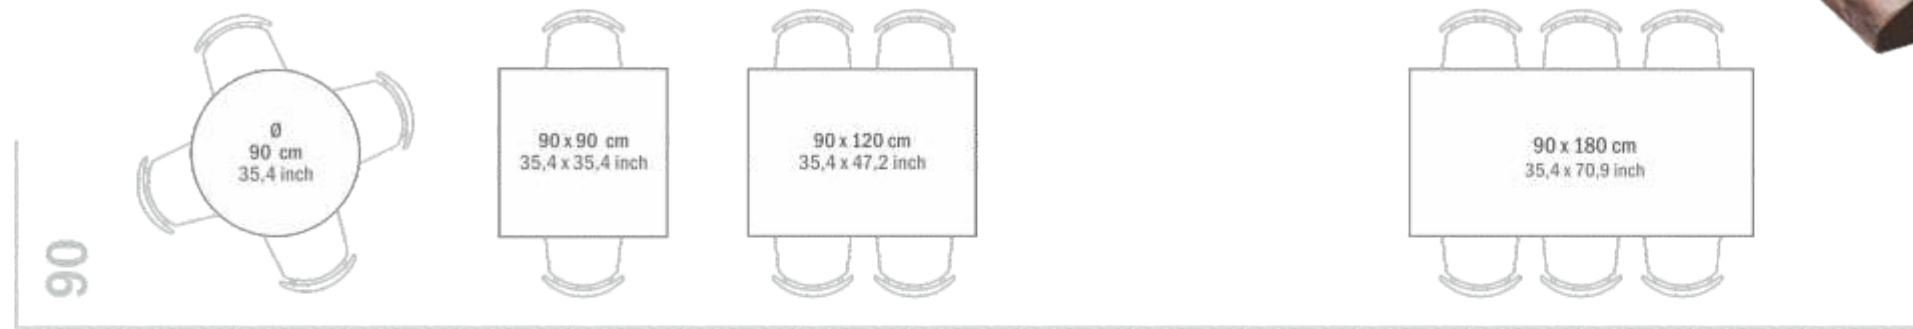

Wood & Sandalex Edges

SANDALYECI

142 In addition to the standard sizes listed below, Sandalyeci can also custom-produce tables in different shapes and sizes.

Table Tops

Unique designs, endless options

Beechwood
Walnut
Rubberwood
Iroko
Sandalex
Metal