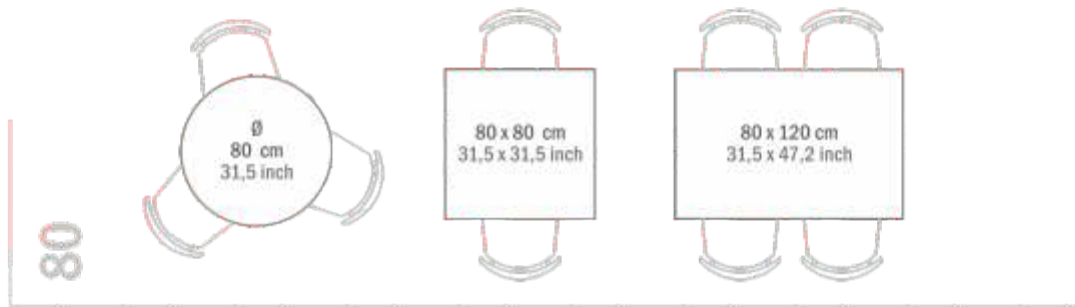

Wood & Sandalex Edges

SANDALYECI

142 In addition to the standard sizes listed below, Sandalyeci can also custom-produce tables in different shapes and sizes.

Table Tops

Unique designs, endless options

Beechwood
Walnut
Rubberwood
Iroko
Sandalex
Metal