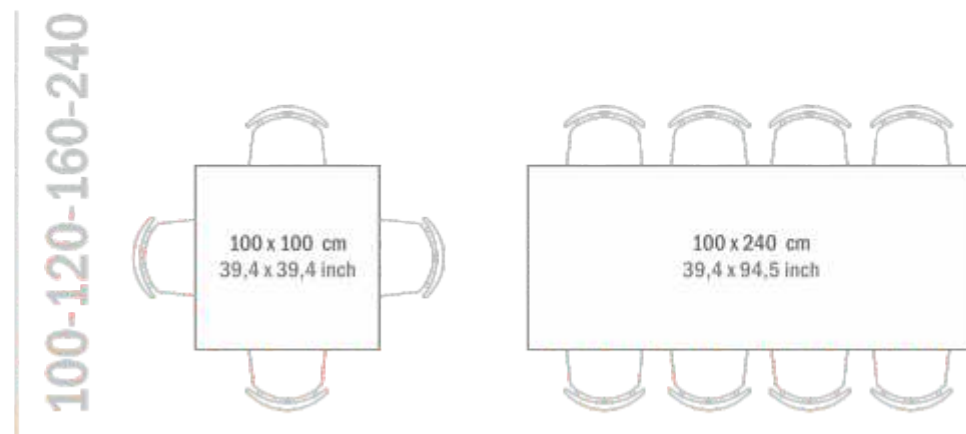

Wood & Sandalex Edges

SANDALYECI

142 In addition to the standard sizes listed below, Sandalyeci can also custom-produce tables in different shapes and sizes.

Table Tops

Unique designs, endless options

Beechwood
Walnut
Rubberwood
Iroko
Sandalex
Metal