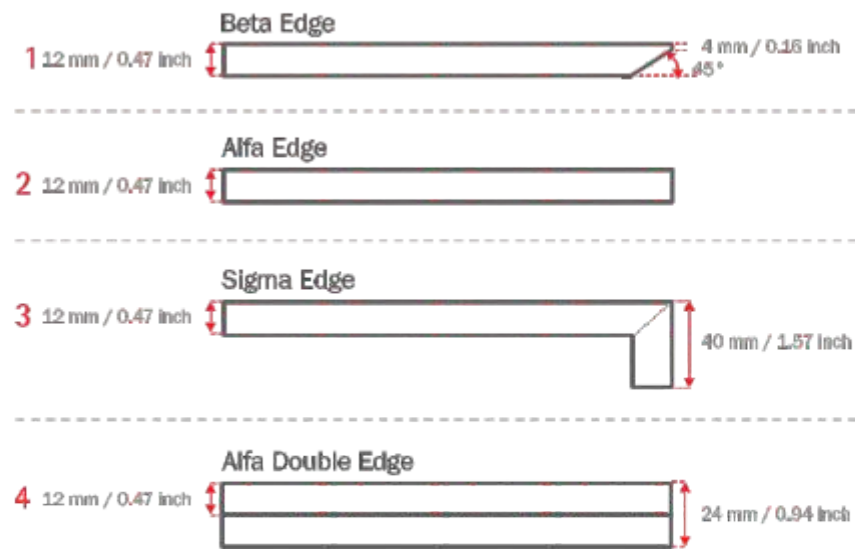

Sandalex Table Edge Options

SANDALYECİ

140 In addition to the standard options, Sandalyeci can also custom-produce tables in different shapes and sizes.

CUSTOM DESIGN OPTIONS

Design Library

Table Tops

Table tops can be custom-produced using different materials, colors and sizes for different design concepts.

Wood & Sandalex Edges