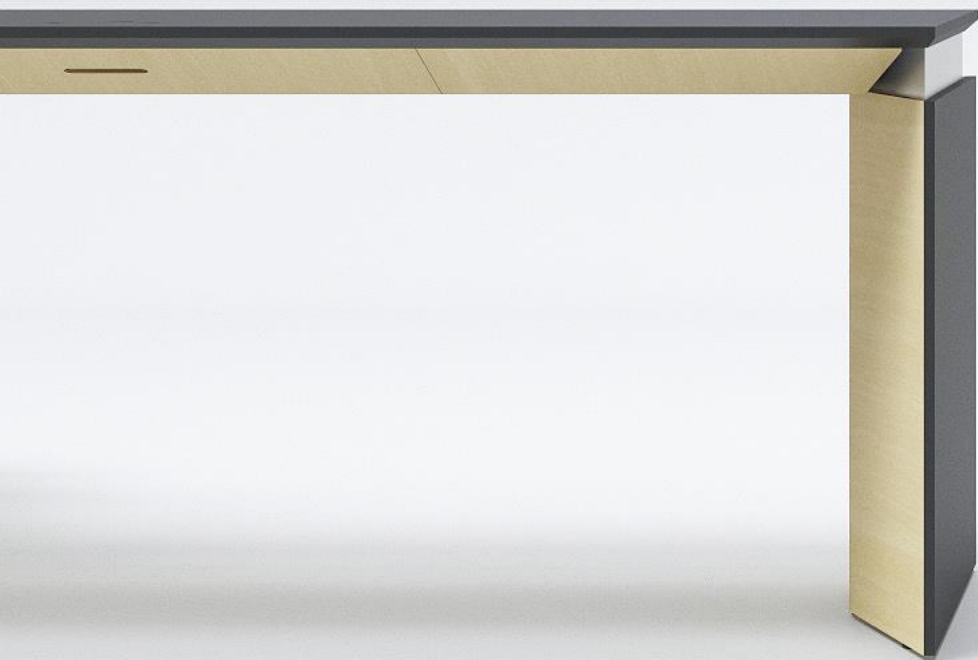

Gediminas JUŠKA

Designer

STAY ON THE MOVE!

HEALTH MEANS STATUS

MAX
1300 MM

MIN
740 MM

**MINIMALISM IS NEW
LUXURY**

**ONLY THE BEST OF
THE BEST**

MOVE is a top-quality
product which stands
out for its
uncompromising
standards of excellence
in craftsmanship.

**EVERY DETAIL
MATTERS**

RANGE

Sit-stand table
1800/2000x850

Fixed height table
1800/2000x850