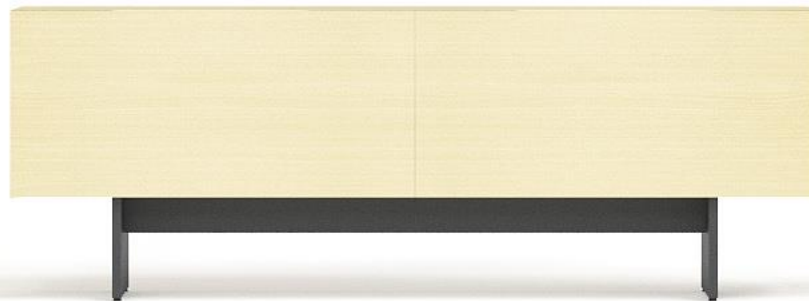

MOVE is a top-quality
product which stands
out for its
uncompromising
standards of excellence
in craftsmanship.

**EVERY DETAIL
MATTERS**

RANGE

Sit-stand table
1800/2000x850

Fixed height table
1800/2000x850

Wardrobe with hook
400x450, H=1600, L/R

Cabinet with 4 fixed shelves
400x450, H=1600, L/R

Wardrobe with pull out rail
600x450, H=1600, L/R

Wall shelves
1200/1600x350

Left fixed pedestal
1000x350, H=580

Pedestal
1600x350, H=580